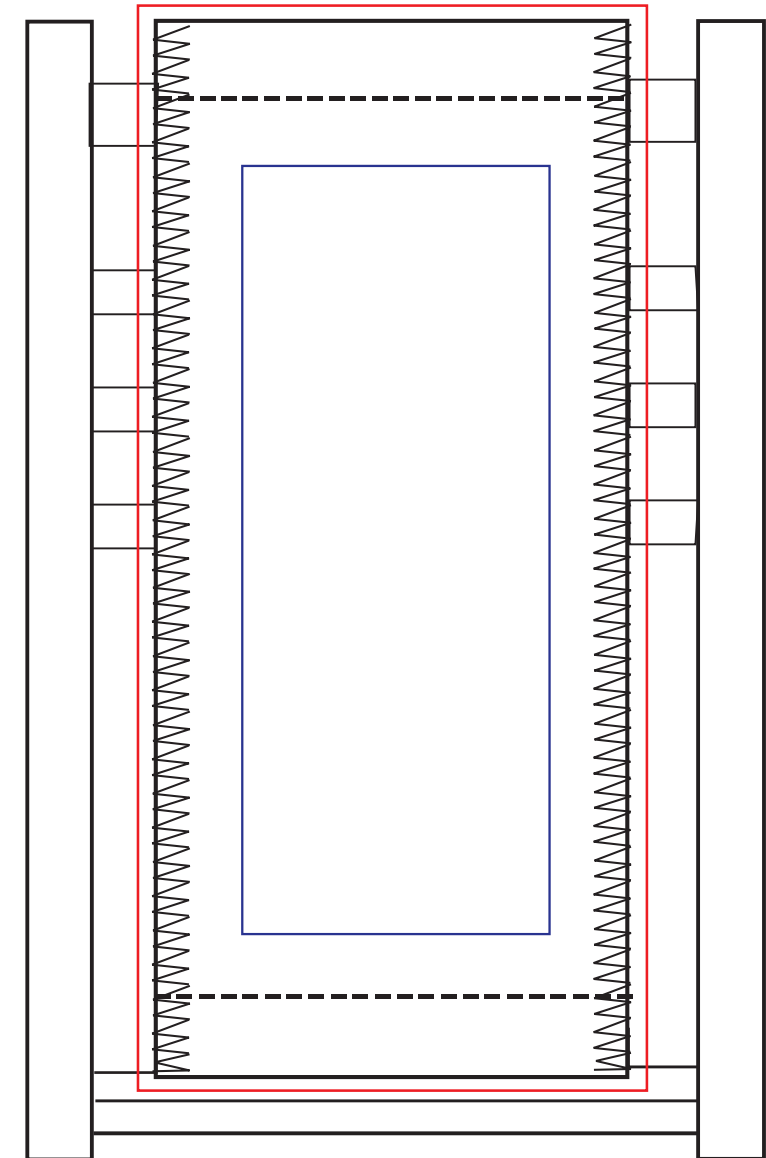

**Full Color**  
LIVE AREA 1.60" w x 4" h

BLEED 2.65" w x 5.65" h

Logo centered top to bottom  
IMPRINT AREA: 1.75" w X 2.5 "h

**ADNV-202**

Logo NOT centered top to bottom  
IMPRINT AREA: 1.75" w X 2.5 "h

**ADNV-202**

**ADNV-202HT**

Spot color vinyl seat, centered logo

Spot color vinyl seat, logo moved up

**Full Color** canvas seat