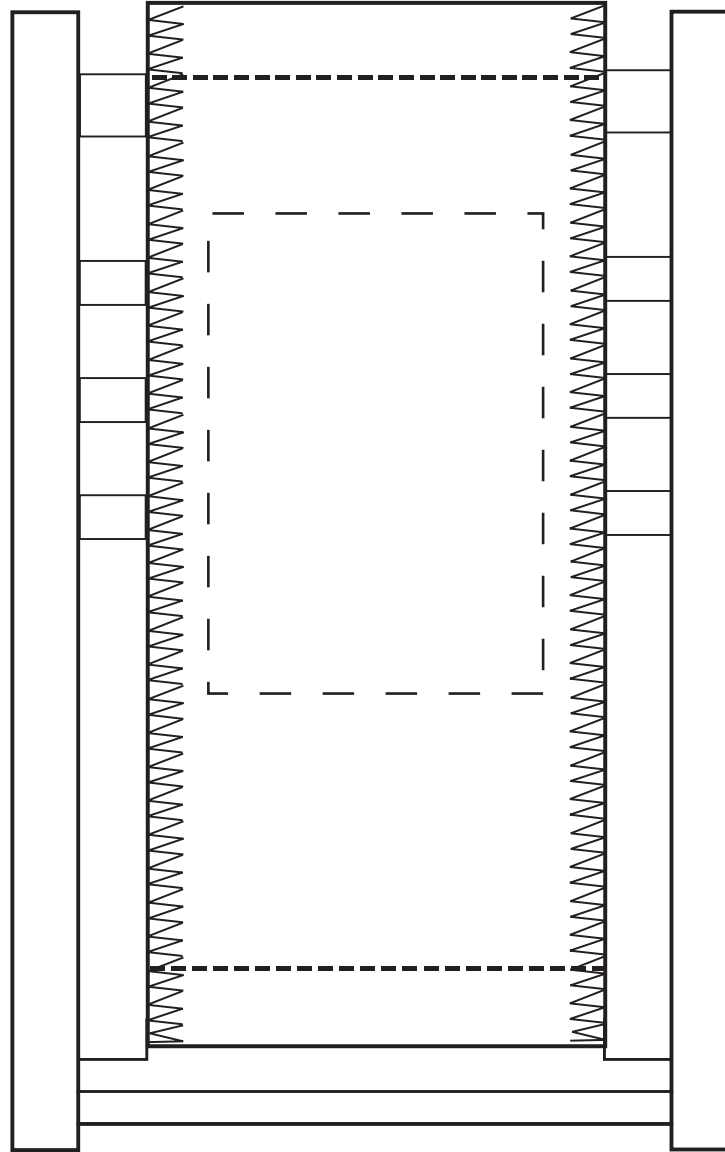

**Full Color**  
LIVE AREA 1.60" w x 4" h

BLEED 2.65" w x 5.65" h

Logo centered top to bottom  
IMPRINT AREA: 1.75" w X 2.5 "h

**ADNV-202**

Logo NOT centered top to bottom  
IMPRINT AREA: 1.75" w X 2.5 "h

**ADNV-202**

**ADNV-202HT**

Spot color vinyl seat, centered logo

Spot color vinyl seat, logo moved up

**Full Color** canvas seat