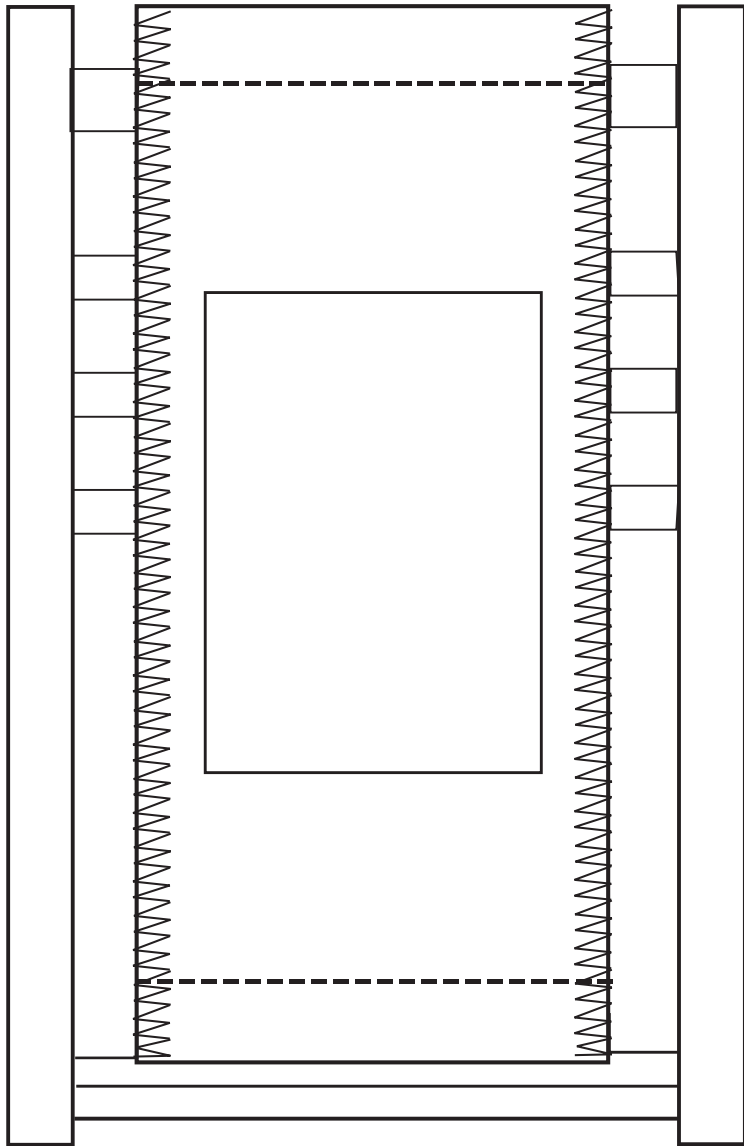

**Full Color**  
LIVE AREA 1.60" w x 4" h

BLEED 2.65" w x 5.65" h

Logo centered top to bottom  
IMPRINT AREA: 1.75" w X 2.5 "h

**ADNV-202**

Logo NOT centered top to bottom  
IMPRINT AREA: 1.75" w X 2.5 "h

**ADNV-202**

**ADNV-202HT**

Spot color vinyl seat, centered logo

Spot color vinyl seat, logo moved up

**Full Color** canvas seat